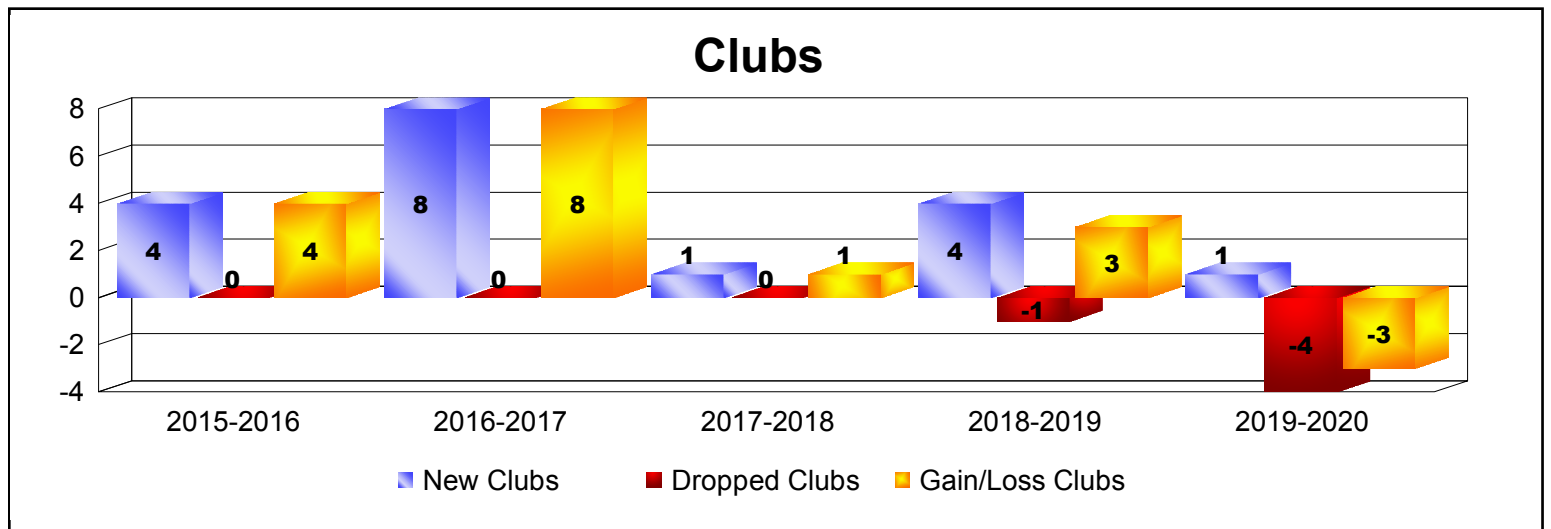

Year	New Clubs	Dropped Clubs	Gain/ Loss Clubs	New Members	Charter Members	Reinstate Members	Transfer Members	Total Member Added	Total Members Dropped	Gain/ Loss Members
2015-2016	4	0	4	98	99	13	2	212	-129	83
2016-2017	8	0	8	161	174	9	1	345	-140	205
2017-2018	1	0	1	56	21	10	2	89	-244	-155
2018-2019	4	-1	3	69	141	19	0	229	-206	23
2019-2020	1	-4	-3	8	20	0	1	29	-180	-151
<b>Average</b>	<b>4</b>	<b>-1</b>	<b>3</b>	<b>78</b>	<b>91</b>	<b>10</b>	<b>1</b>	<b>181</b>	<b>-180</b>	<b>1</b>

Year	New Clubs	Dropped Clubs	Gain/ Loss Clubs	New Members	Charter Members	Reinstate Members	Transfer Members	Total Member Added	Total Members Dropped	Gain/ Loss Members
2015-2016	0	0	0	1	0	1	0	2	-8	-6
2016-2017	0	-1	-1	0	0	0	0	0	-5	-5
<b>Average</b>	<b>0</b>	<b>-1</b>	<b>-1</b>	<b>1</b>	<b>0</b>	<b>1</b>	<b>0</b>	<b>1</b>	<b>-7</b>	<b>-6</b>