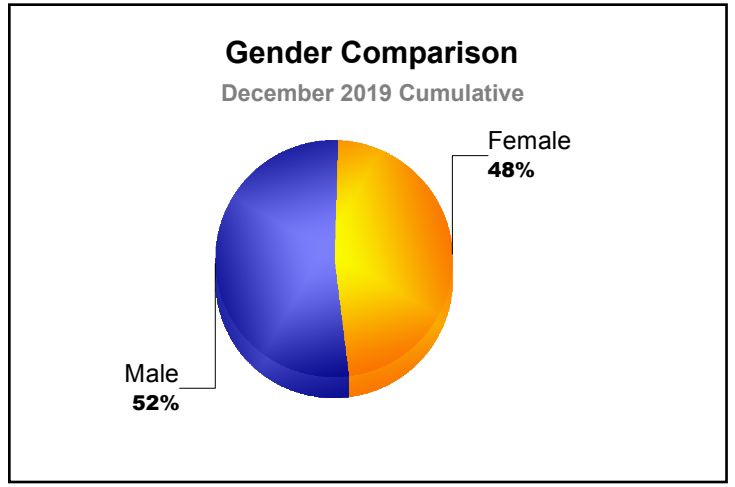

Year	New Clubs	Dropped Clubs	Gain/ Loss Clubs	New Members	Charter Members	Reinstate Members	Transfer Members	Total Member Added	Total Members Dropped	Gain/ Loss Members
2015-2016	4	0	4	98	99	13	2	212	-129	83
2016-2017	8	0	8	161	174	9	1	345	-140	205
2017-2018	1	0	1	56	21	10	2	89	-244	-155
2018-2019	4	-1	3	69	141	19	0	229	-206	23
2019-2020	1	-4	-3	8	20	0	1	29	-180	-151
<b>Average</b>	<b>4</b>	<b>-1</b>	<b>3</b>	<b>78</b>	<b>91</b>	<b>10</b>	<b>1</b>	<b>181</b>	<b>-180</b>	<b>1</b>