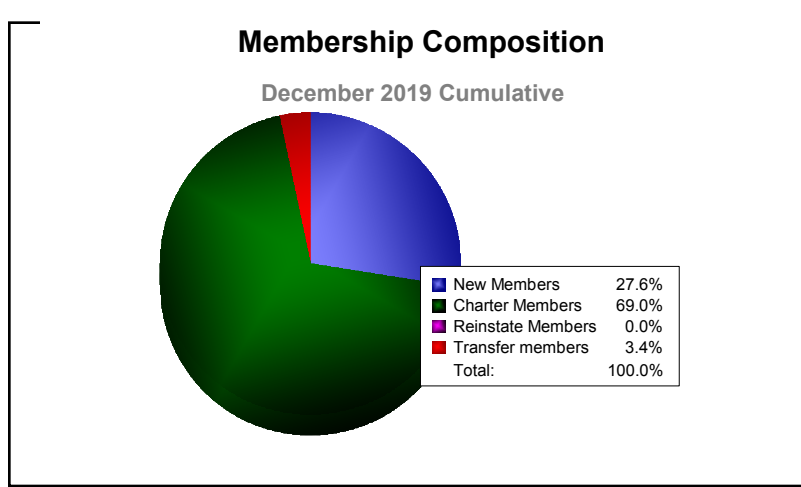

Year	New Clubs	Dropped Clubs	Gain/ Loss Clubs	New Members	Charter Members	Reinstate Members	Transfer Members	Total Member Added	Total Members Dropped	Gain/ Loss Members
2015-2016	4	0	4	98	99	13	2	212	-129	83
2016-2017	8	0	8	161	174	9	1	345	-140	205
2017-2018	1	0	1	56	21	10	2	89	-244	-155
2018-2019	4	-1	3	69	141	19	0	229	-206	23
2019-2020	1	-4	-3	8	20	0	1	29	-180	-151
<b>Average</b>	<b>4</b>	<b>-1</b>	<b>3</b>	<b>78</b>	<b>91</b>	<b>10</b>	<b>1</b>	<b>181</b>	<b>-180</b>	<b>1</b>