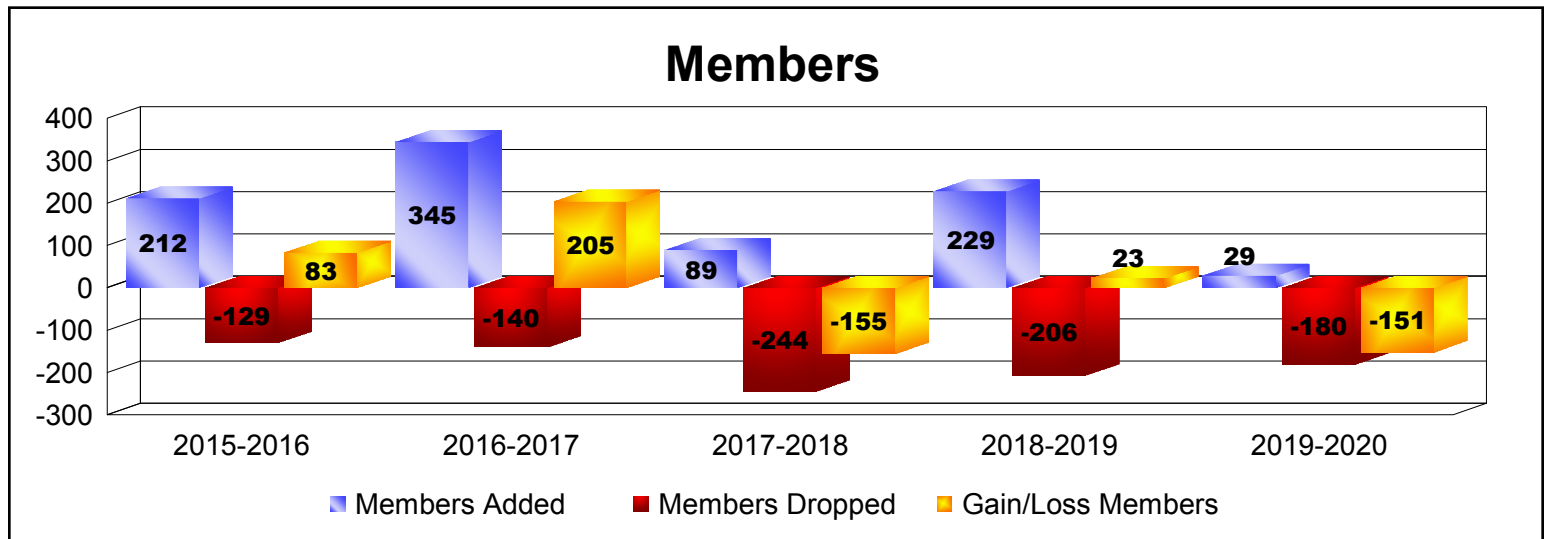

Year	New Clubs	Dropped Clubs	Gain/ Loss Clubs	New Members	Charter Members	Reinstate Members	Transfer Members	Total Member Added	Total Members Dropped	Gain/ Loss Members
2015-2016	4	0	4	98	99	13	2	212	-129	83
2016-2017	8	0	8	161	174	9	1	345	-140	205
2017-2018	1	0	1	56	21	10	2	89	-244	-155
2018-2019	4	-1	3	69	141	19	0	229	-206	23
2019-2020	1	-4	-3	8	20	0	1	29	-180	-151
<b>Average</b>	<b>4</b>	<b>-1</b>	<b>3</b>	<b>78</b>	<b>91</b>	<b>10</b>	<b>1</b>	<b>181</b>	<b>-180</b>	<b>1</b>

Year	New Clubs	Dropped Clubs	Gain/ Loss Clubs	New Members	Charter Members	Reinstate Members	Transfer Members	Total Member Added	Total Members Dropped	Gain/ Loss Members
2015-2016	0	0	0	1	0	1	0	2	-8	-6
2016-2017	0	-1	-1	0	0	0	0	0	-5	-5
<b>Average</b>	<b>0</b>	<b>-1</b>	<b>-1</b>	<b>1</b>	<b>0</b>	<b>1</b>	<b>0</b>	<b>1</b>	<b>-7</b>	<b>-6</b>